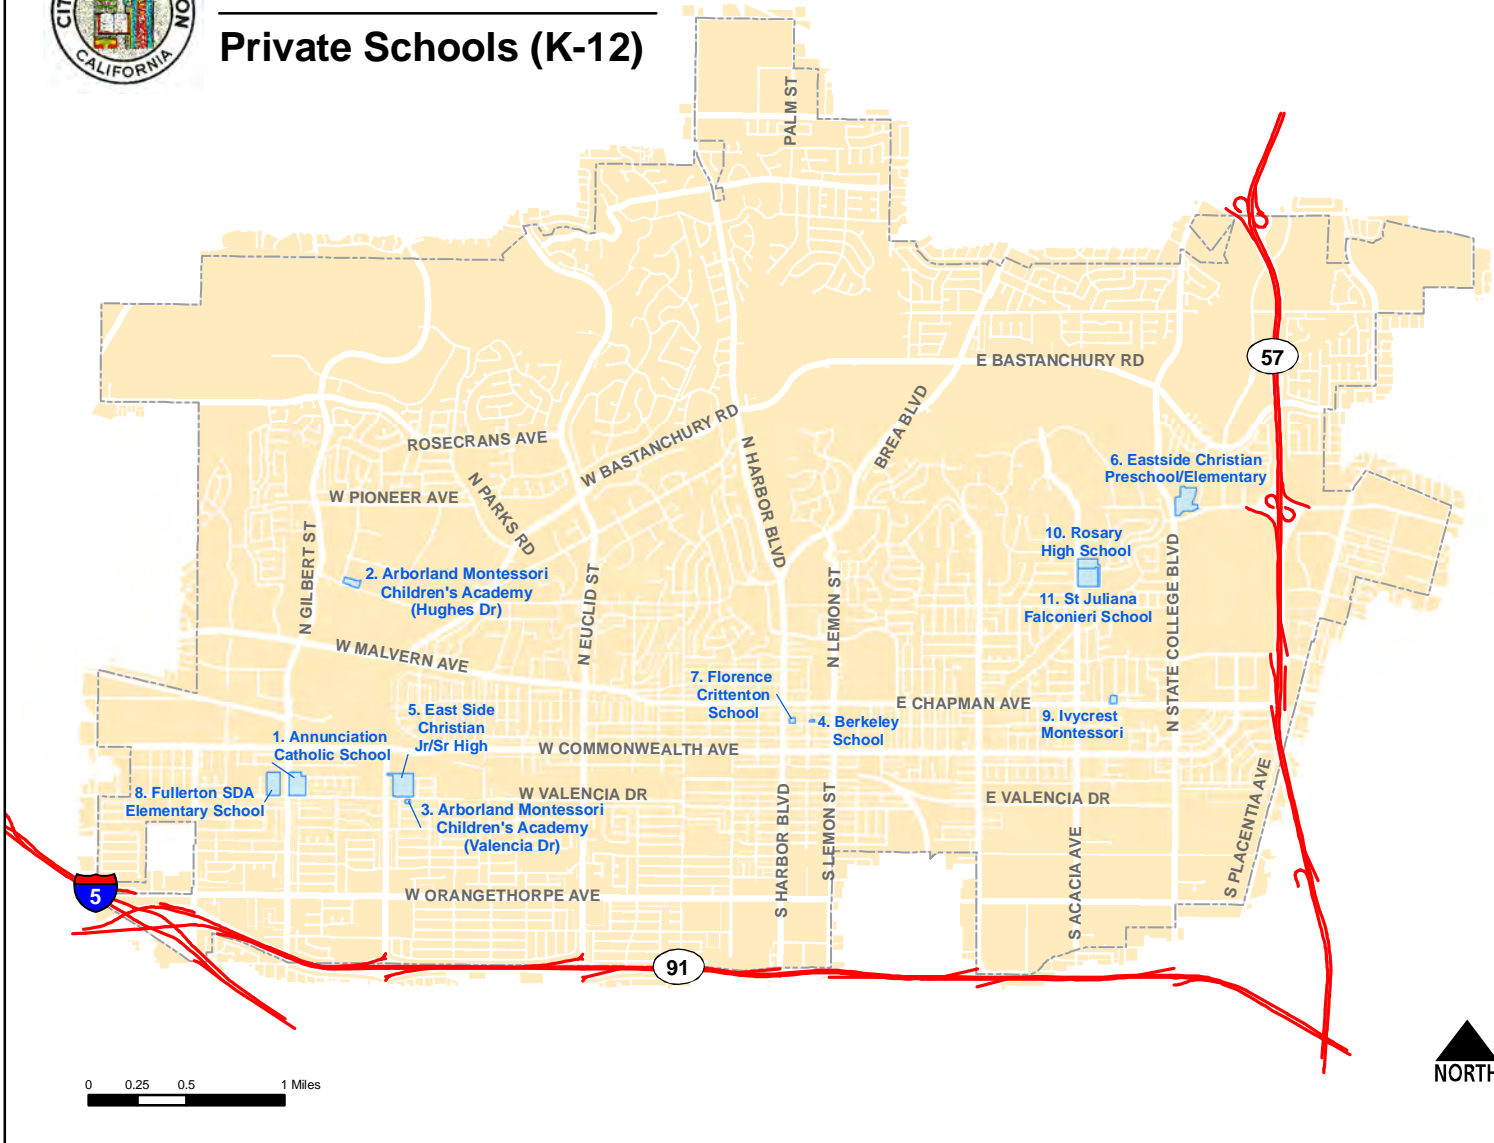

City of Fullerton

Private Schools (K-12)

Private Schools

No	NAME	ADDRESS	PHONE	WEBSITE
1	ANNUNCIATION CATHOLIC SCHOOL	215 S PINE DR	714-871-6121	http://www.annunciationcs.org
2	ARBORLAND MONTESSORI CHILDREN'S ACADEMY (Hughes Dr)	2121 HUGHES DR	714-871-3111	http://www.arborland.com
3	ARBORLAND MONTESSORI CHILDREN'S ACADEMY (Valencia Dr)	1700 W VALENCIA DR	714-871-2311	http://www.arborland.com
4	BERKELEY SCHOOL	306 N POMONA AVE	714-871-2050	http://www.berkeleyschool.com/index.htm
5	EASTSIDE CHRISTIAN JR/SR HIGH	1701 W VALENCIA DR	714-525-7200	http://www.eastsidechristian.org/hs
6	EASTSIDE CHRISTIAN PRESCHOOL/ELEMENTARY	2505 YORBA LINDA BLVD	714-879-2187	http://www.eastsidechristian.org/el/index.php
7	FLORENCE CRITTENTON SCHOOL	115 E WILSHIRE AVE	714-680-8230	N/A
8	FULLERTON SDA ELEMENTARY SCHOOL	2353 W VALENCIA DR	714-526-5039	N/A
9	IVYCREST MONTESSORI	2025 E CHAPMAN AVE	714-879-6091	http://www.ivycrest.org/
10	ROSARY HIGH SCHOOL	1340 N ACACIA AVE	714-879-6302	http://leo.rc.net/Web/rosary/
11	ST JULIANA FALCONIERI SCHOOL	1320 N ACACIA AVE	714-871-2829	http://stjulianaschool.org/